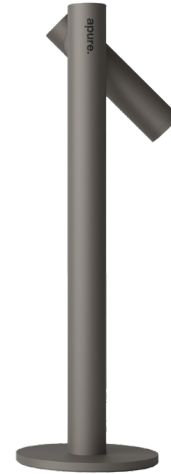

Description

NOX is more than just a table lamp—it's a multi-functional lighting solution that can adapt to every part of your life. Whether you're illuminating your desk for focused work, brightening dimly lit corners, or creating an inviting atmosphere in restaurants or at home, NOX brings light wherever it is needed. Perfect as a night light or ambient lighting for evening gatherings, its uses are nearly endless.

With a sleek, portable design and a convenient charging base, the NOX lamp can be effortlessly moved throughout your space. For even more versatility, the fixture head detaches, allowing you to take the light with you. Available in three refined powder-coated finishes—Onyx Black, Nimbus Grey, and Dune Beige—NOX complements any setting with elegance. Designed for extended use, NOX provides up to 14 hours of portable battery life, with a subtle indicator that lets you know when it's time to recharge. Even when disconnected from the lamp base, the portable lamp head recharges automatically when reattached.

The soft 3000K warm white light is fully dimmable by touch, letting you create the perfect mood for any occasion. A frosted lens ensures beautifully diffused light, while the adjustable beam spread can be fine-tuned with a simple twist of the lens, offering both focused or a flooded light.

NOX is the ultimate lighting solution, combining flexibility, style, and performance.

NOX in Nimbus
NOX1-3000GRY

Technical Specifications

Light Type	LED
Power (W)	2.2W
Output (lm)	140lm
Wet Rating	IP54
Power Source	5vDC
Color Temp (K)	3000K

Charge Time	7 hours
Battery Time	12-14 hours (Magnetic Torch, 1hour)
Battery Type	Lithium
Dimmable	Yes, Integrated
Dimming Range	5-100%
Wall Adapter	AC100-240V 50/60Hz 0.2A Max

Lamp Construction

Finishes Onyx Black, Nimbus Grey, Dune Beige

Height	15.15" (358mm)
Width	2.8" (71mm)
Width	4.33" (110mm)
Weight	2.03lbs (920g)

Environments

Suitable for Dry Locations

In the Box

NOX Lamp (1x)
Wall Adapter - *North America* (1x)
Charging Base (1x)
Quick Start Manual (1x)

Ordering Availability

Exclusively at studioapure.com
& Authorized Studio Apure Resellers